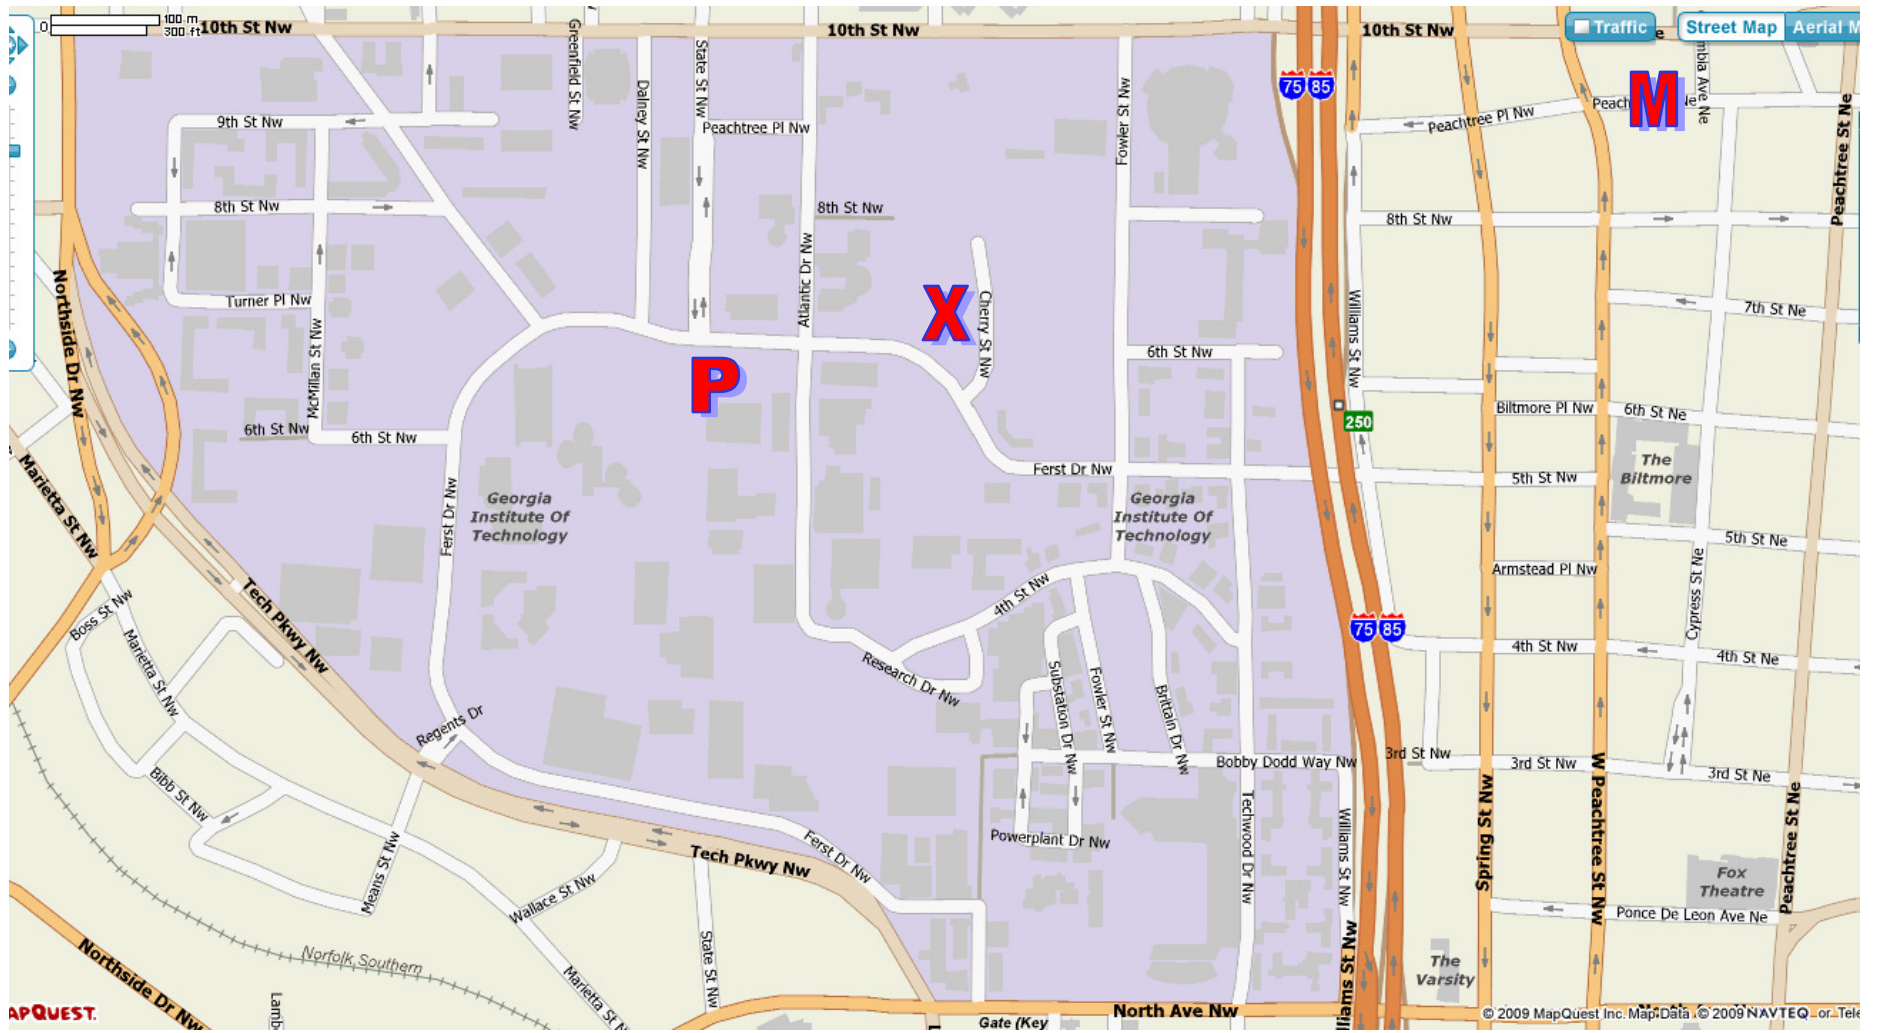

From I 85/75 heading north: Take the 10th St exit, turn left onto 10th St, cross the interstate, and follow the directions below ...

From I 75/85 heading south: Take the 10th St exit, turn right onto 10th St, and follow the directions below ...

Driving from 10th St heading west, turn left onto State St. State St ends at Ferst St. Cross Ferst St into the driveway, the visitor lot is on the left. Check your parking stall number and pay ahead at the self-pay station (\$1/hr). Follow the walking map below to ES&T.

From the Midtown MARTA station, either take the Tech Trolley or follow the walking map below (about 15 minutes.)

X = ES&T building
M = Midtown MARTA station
P = visitor parking lot

Walking directions from visitor parking to ES&T building entrance. Room L1205 is down the stairs from ground level, the registration table will be near the stairs.

Walking or Trolley directions from the Midtown MARTA station to ES&T building entrance. The Trolley runs approximately every 12 min (summer schedule). Room L1205 is down the stairs from ground level, the registration table will be near the stairs.