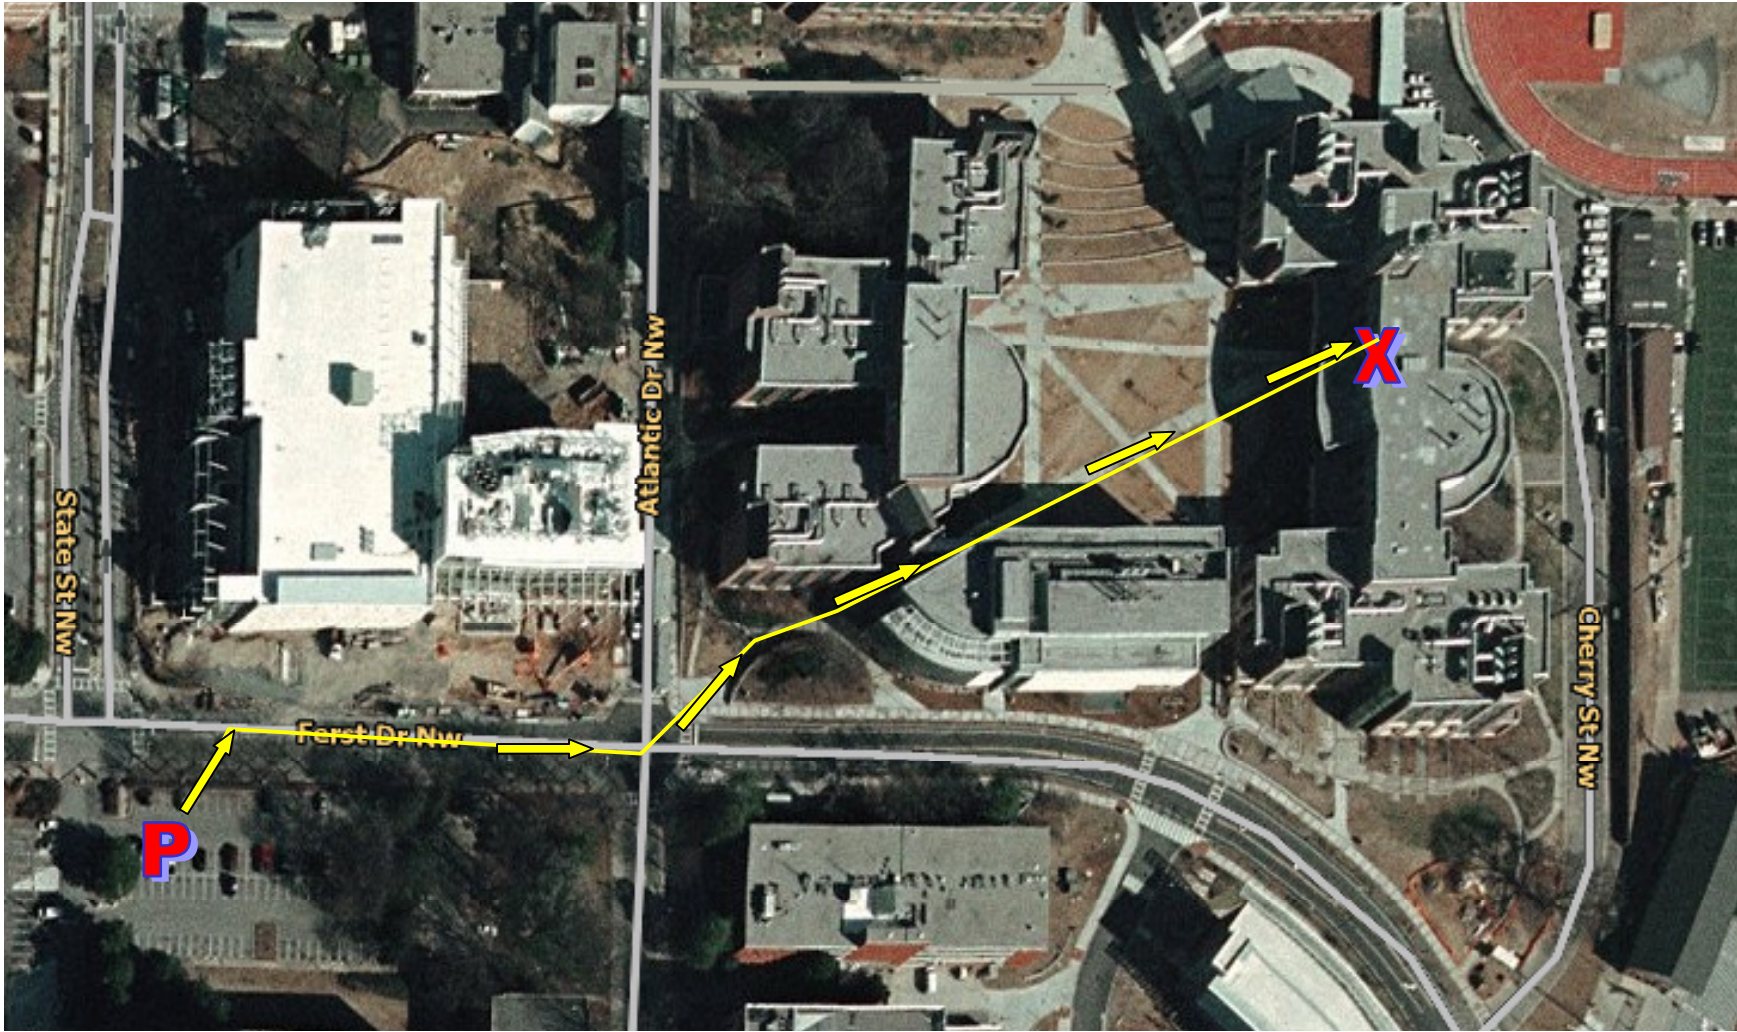

From I 85/75 heading north: Take the 10th St exit, turn left onto 10th St, cross the interstate, and follow the directions below ...

From I 75/85 heading south: Take the 10th St exit, turn right onto 10th St, and follow the directions below ...

Driving from 10th St heading west, turn left onto State St. State St ends at Ferst St. Cross Ferst St into the driveway, the visitor lot is on the left. Check your parking stall number and pay ahead at the self-pay station (\$1/hr). Follow the walking map below to ES&T.

From the Midtown MARTA station, either take the Tech Trolley or follow the walking map below (about 15 minutes.)

X = ES&T building
M = Midtown MARTA station
P = visitor parking lot

Walking directions from visitor parking to ES&T building entrance. Room L1205 is down the stairs from ground level, the registration table will be near the stairs.

Walking or Trolley directions from the Midtown MARTA station to ES&T building entrance. The Trolley runs approximately every 12 min (summer schedule). Room L1205 is down the stairs from ground level, the registration table will be near the stairs.