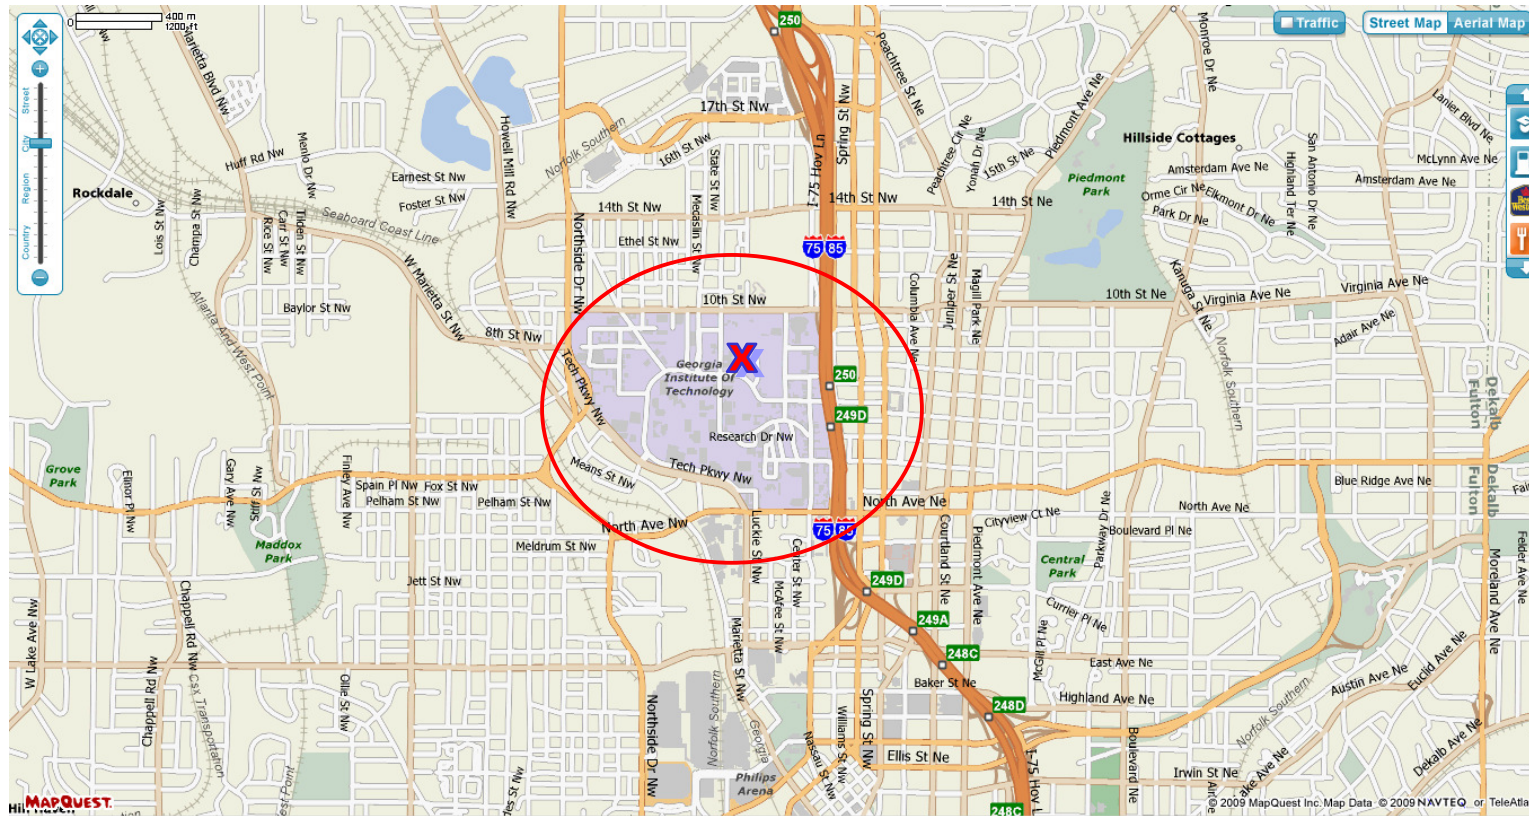

DIRECTIONS

The Georgia Air Policy Symposium will be held in room L1205 of the Ford Environmental Science & Technology Building (ES&T) of GA Tech. The GA Tech campus is located between North Ave and 10th St, just west of I 75/85 at 311 Ferst Dr. NW, Atlanta, GA, 30332.

From I 85/75 heading north: Take the 10th St exit, turn left onto 10th St, cross the interstate, and follow the directions below ...

From I 75/85 heading south: Take the 10th St exit, turn right onto 10th St, and follow the directions below ...

Driving from 10th St heading west, turn left onto State St. State St ends at Ferst St. Cross Ferst St into the driveway, the visitor lot is on the left. Check your parking stall number and pay ahead at the self-pay station (\$1/hr). Follow the walking map below to ES&T.

Walking or Trolley directions from the Midtown MARTA station to ES&T building entrance. The Trolley runs approximately every 12 min (summer schedule). Room L1205 is down the stairs from ground level, the registration table will be near the stairs.