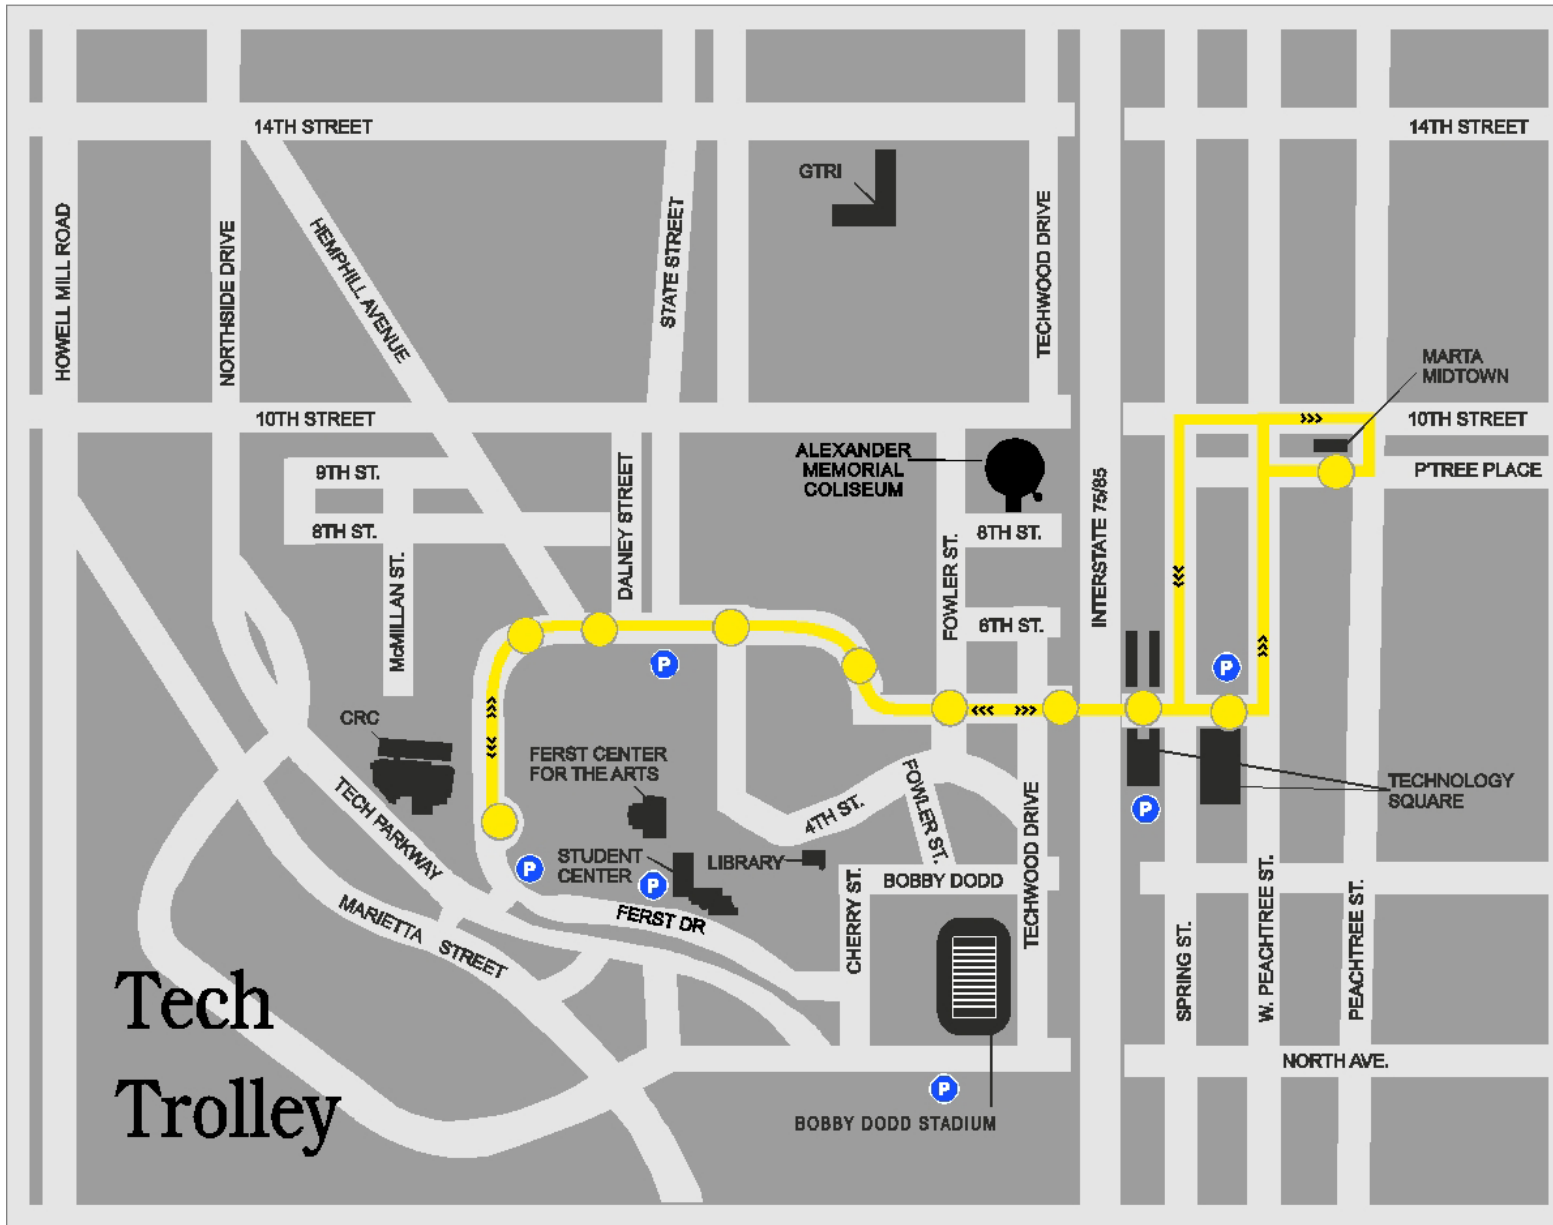

From I 85/75 heading north: Take the 10th St exit, turn left onto 10th St, cross the interstate, and follow the directions below ...

From I 75/85 heading south: Take the 10th St exit, turn right onto 10th St, and follow the directions below ...

Driving from 10th St heading west, turn left onto State St. State St ends at Ferst St. Cross Ferst St into the driveway, the visitor lot is on the left. Check your parking stall number and pay ahead at the self-pay station (\$1/hr). Follow the walking map below to ES&T.

From the Midtown MARTA station, either take the Tech Trolley or follow the walking map below (about 15 minutes.)

X = ES&T building
M = Midtown MARTA station
P = visitor parking lot

Walking directions from visitor parking to ES&T building entrance. Room L1205 is down the stairs from ground level, the registration table will be near the stairs.

Walking or Trolley directions from the Midtown MARTA station to ES&T building entrance. The Trolley runs approximately every 12 min (summer schedule). Room L1205 is down the stairs from ground level, the registration table will be near the stairs.